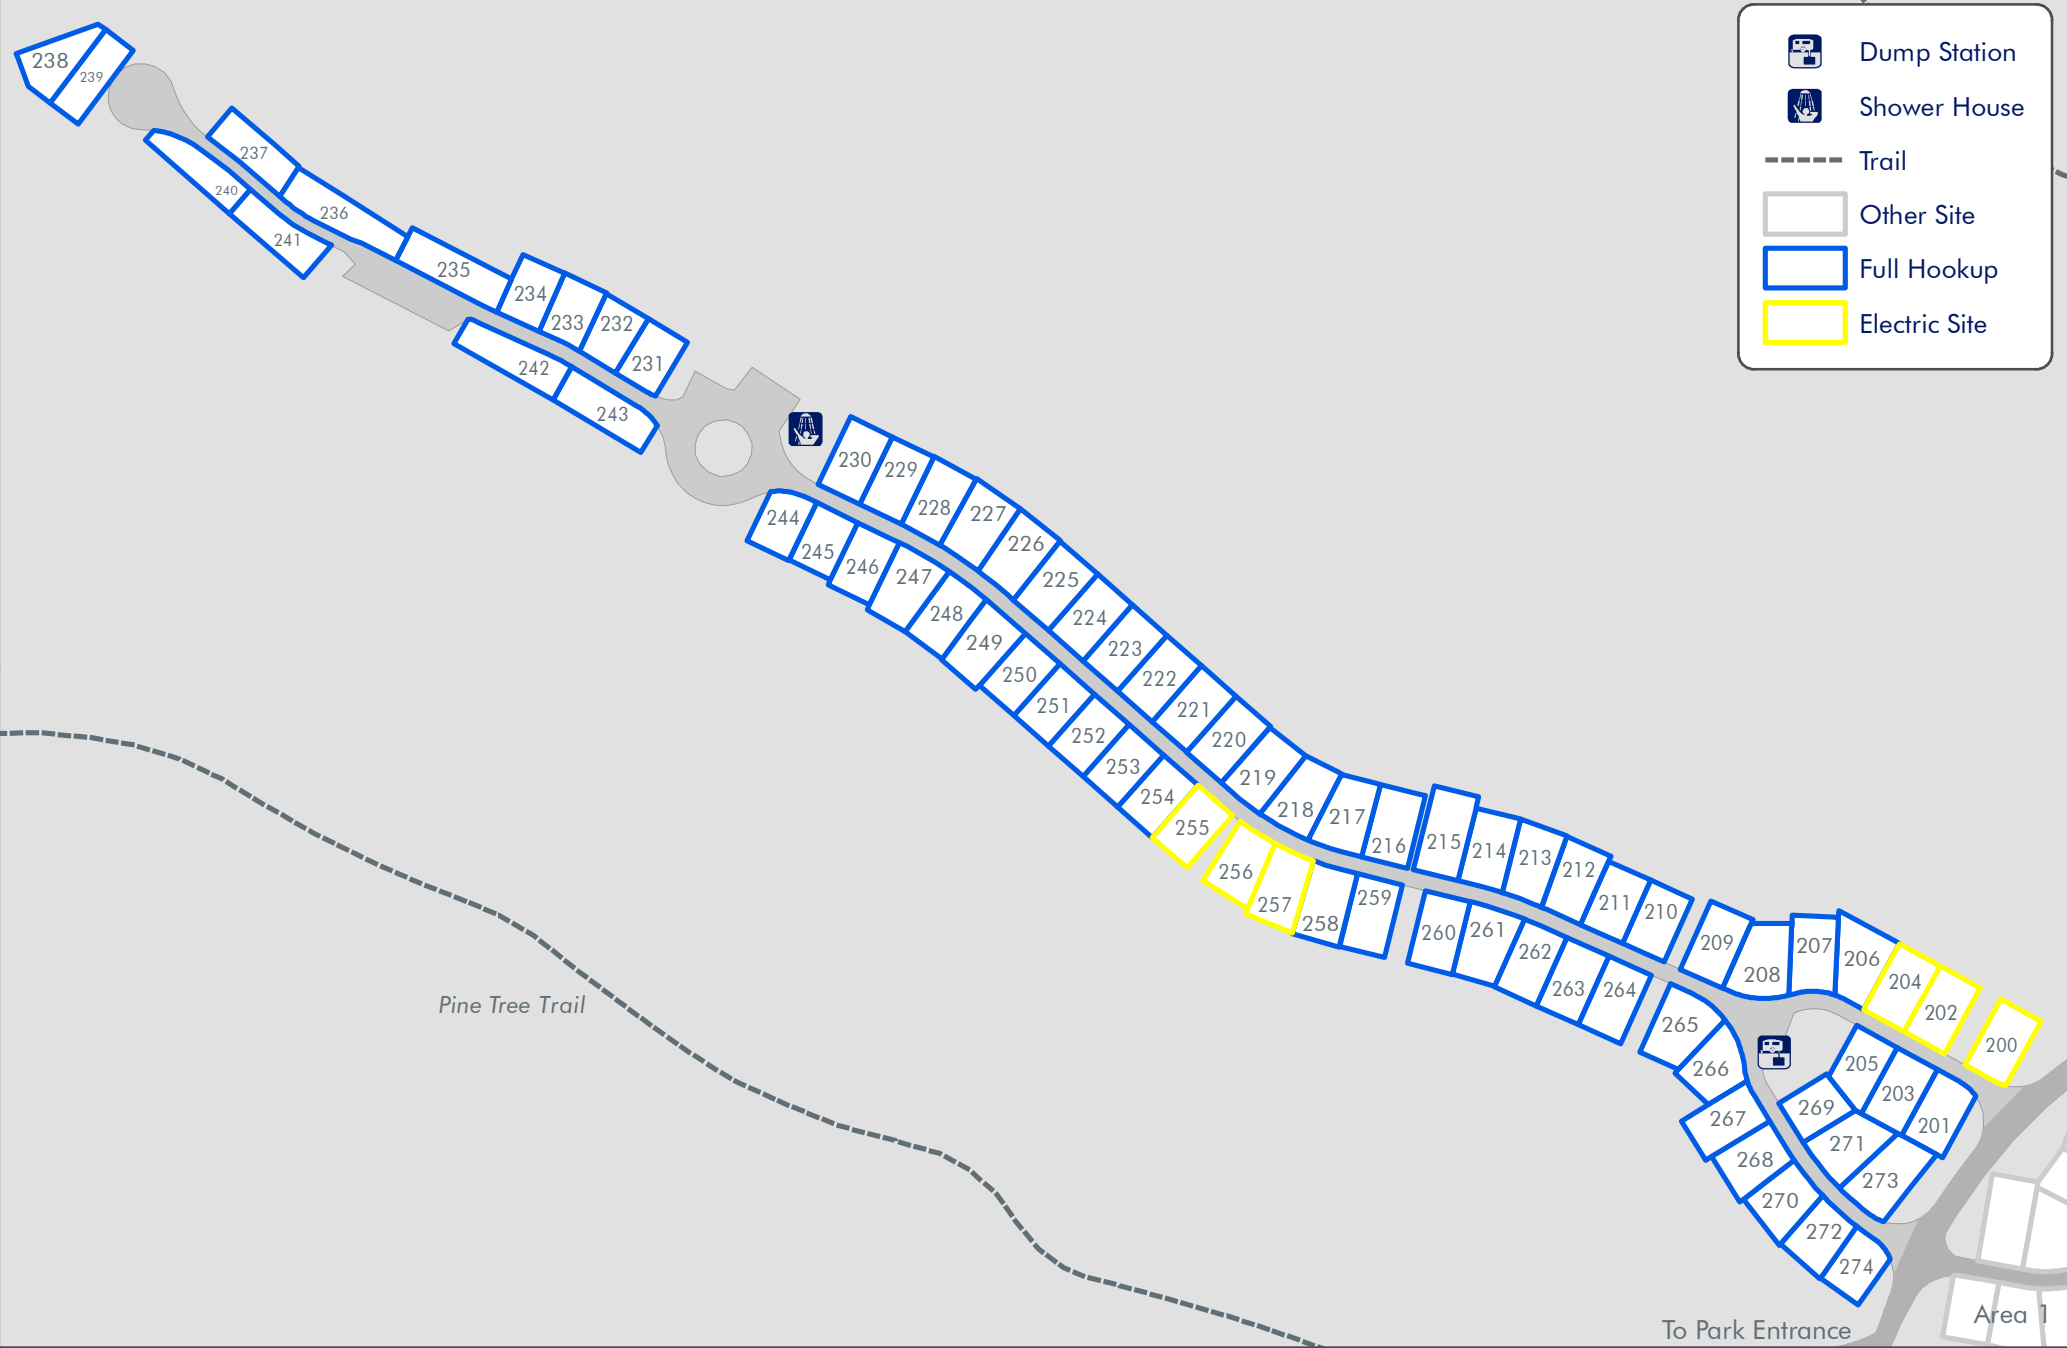

-  Dump Station
-  Shower House
-  Trail
-  Other Site
-  Full Hookup
-  Electric Site

0 250 Feet

Tappan Lake Park Camp Area 2

Source: MWCD. Map is for illustrative purposes only. Campsite locations & dimensions are not to scale. Actual site dimensions can vary.

TAPPAN LAKE

See reverse side for detailed map

Beall Farm wetlands and trails

Tappan Lake Park

	Road		Dock
	Trail		Dump Station
	Buckeye Trail		Gatehouse
	Accessible Pier		Nature Center
	Activity Center		Park Entrance
	Amphitheatre		Park Office
	Beach		Picnic Area
	Boat Ramp		Picnic Shelter
	Boat Rental		Playground
	Boater Swimming Area		Restroom
	Camper Cabin		Shower House
	Camping		Trailhead
	Concessions		Vacation Cabin

0 1,000 Feet

Park entrance closed during winter (use secondary entrance)