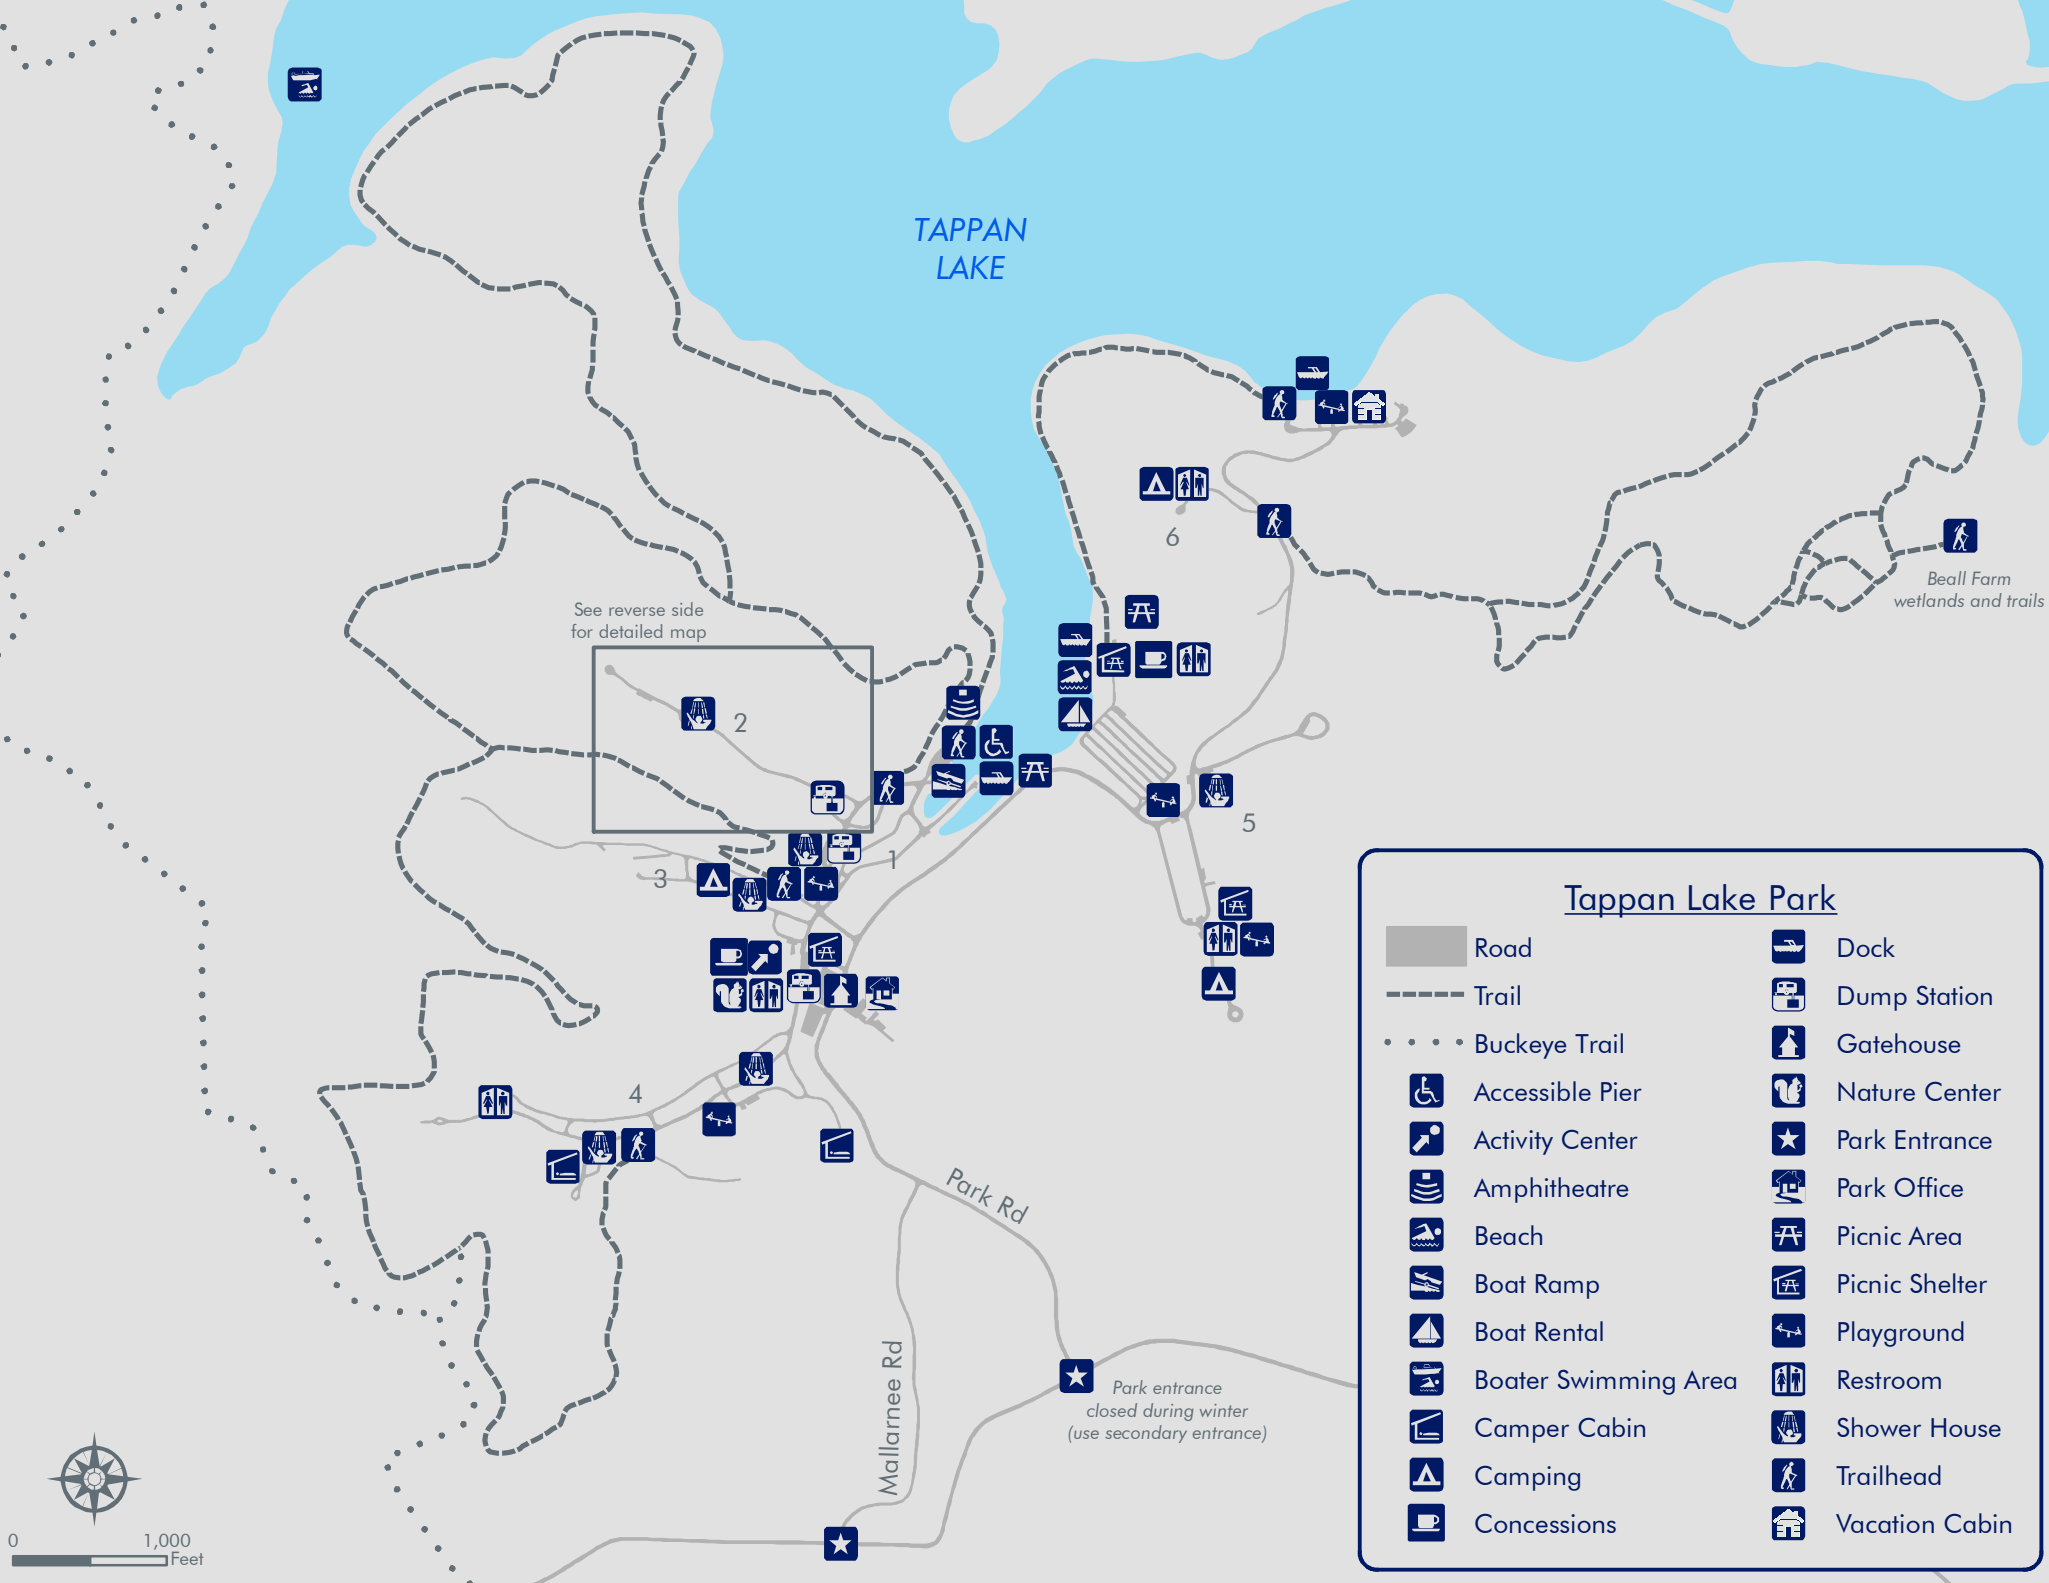

-  Dump Station
-  Shower House
-  Trail
-  Other Site
-  Full Hookup
-  Electric Site

0 250 Feet

Tappan Lake Park Camp Area 2

Source: MWCD. Map is for illustrative purposes only. Campsite locations & dimensions are not to scale. Actual site dimensions can vary.

TAPPAN LAKE

See reverse side for detailed map

Beall Farm wetlands and trails

Tappan Lake Park

	Road		Dock
	Trail		Dump Station
	Buckeye Trail		Gatehouse
	Accessible Pier		Nature Center
	Activity Center		Park Entrance
	Amphitheatre		Park Office
	Beach		Picnic Area
	Boat Ramp		Picnic Shelter
	Boat Rental		Playground
	Boater Swimming Area		Restroom
	Camper Cabin		Shower House
	Camping		Trailhead
	Concessions		Vacation Cabin

0 1,000 Feet

Park entrance closed during winter (use secondary entrance)