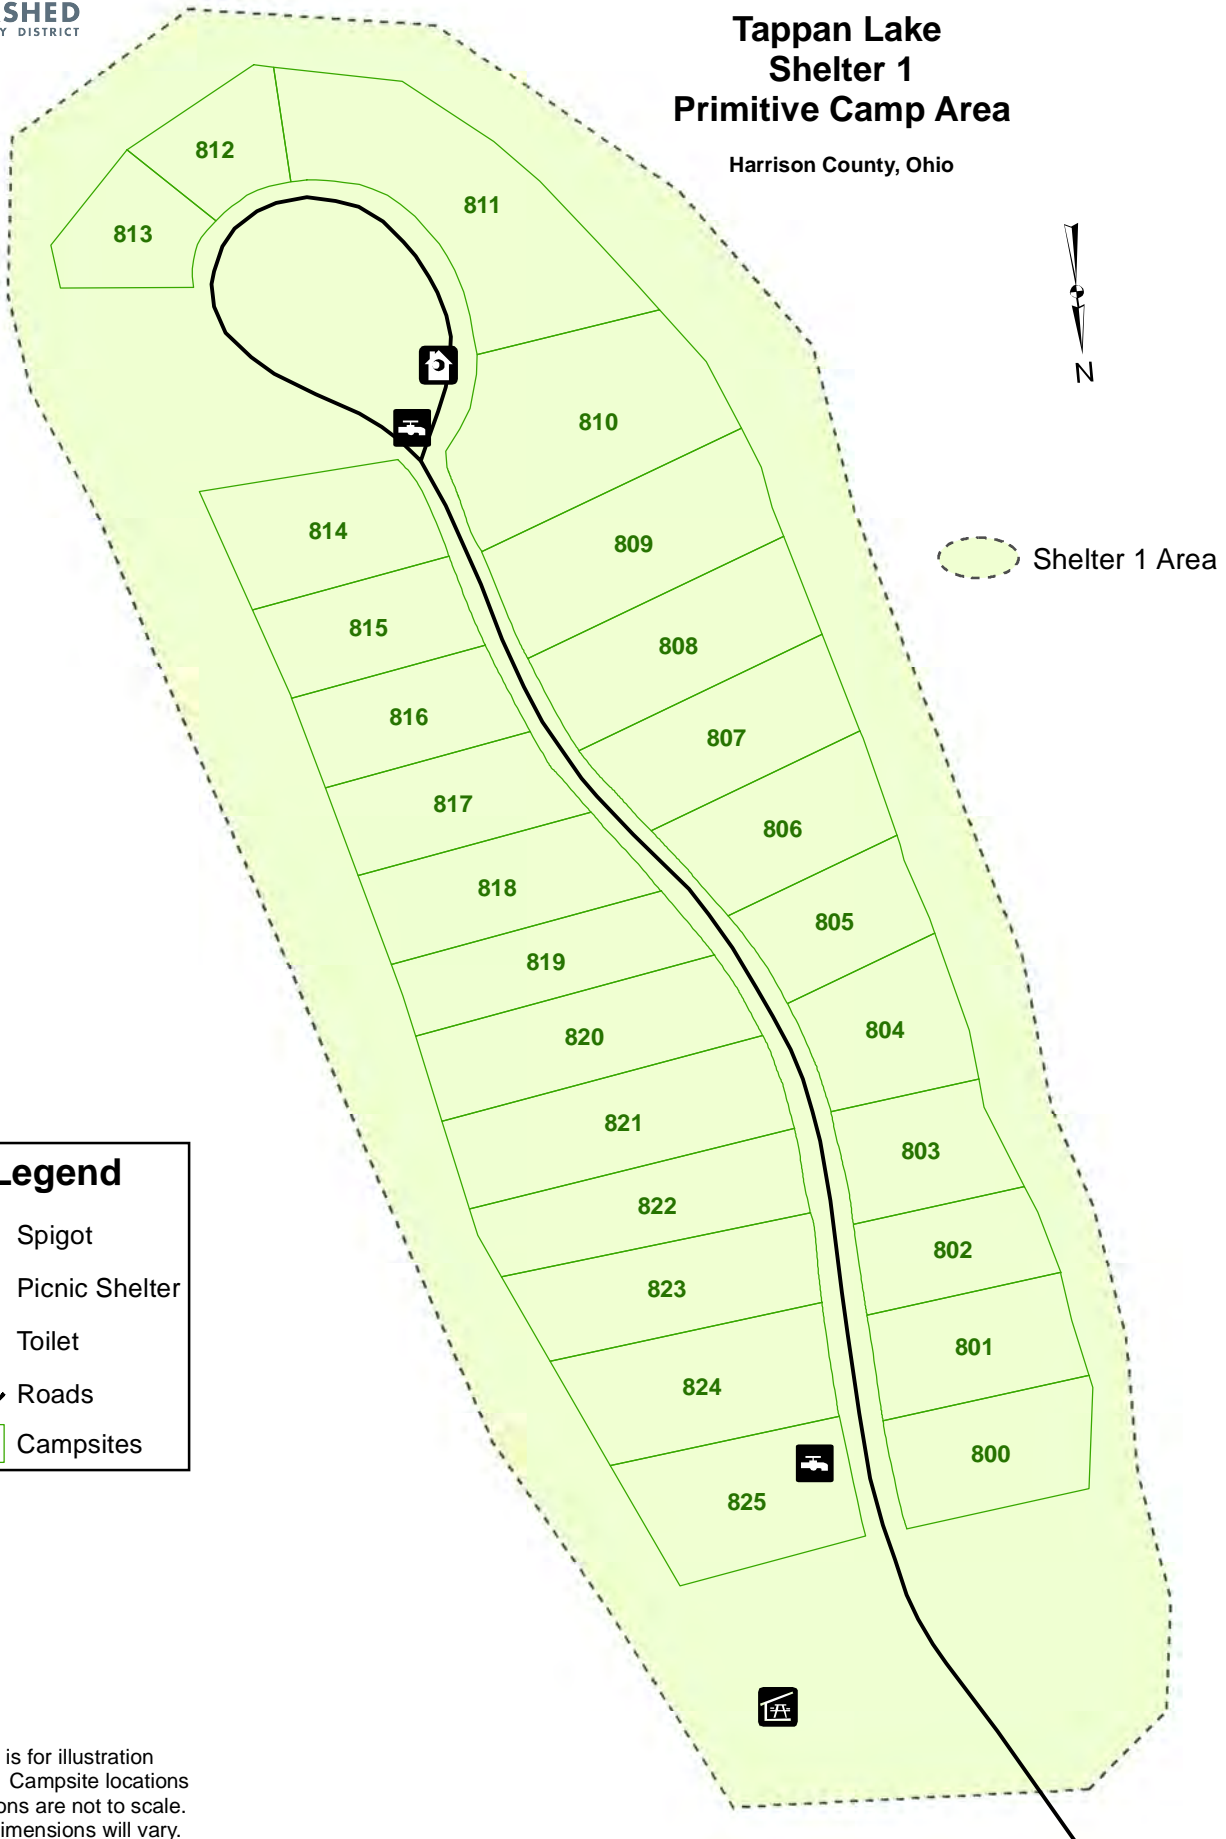

Tappan Lake Shelter 1 Primitive Camp Area

Harrison County, Ohio

 Shelter 1 Area

Legend

-  Spigot
-  Picnic Shelter
-  Toilet
-  Roads
-  Campsites

This map is for illustration purpose only. Campsite locations and dimensions are not to scale. Actual site dimensions will vary.