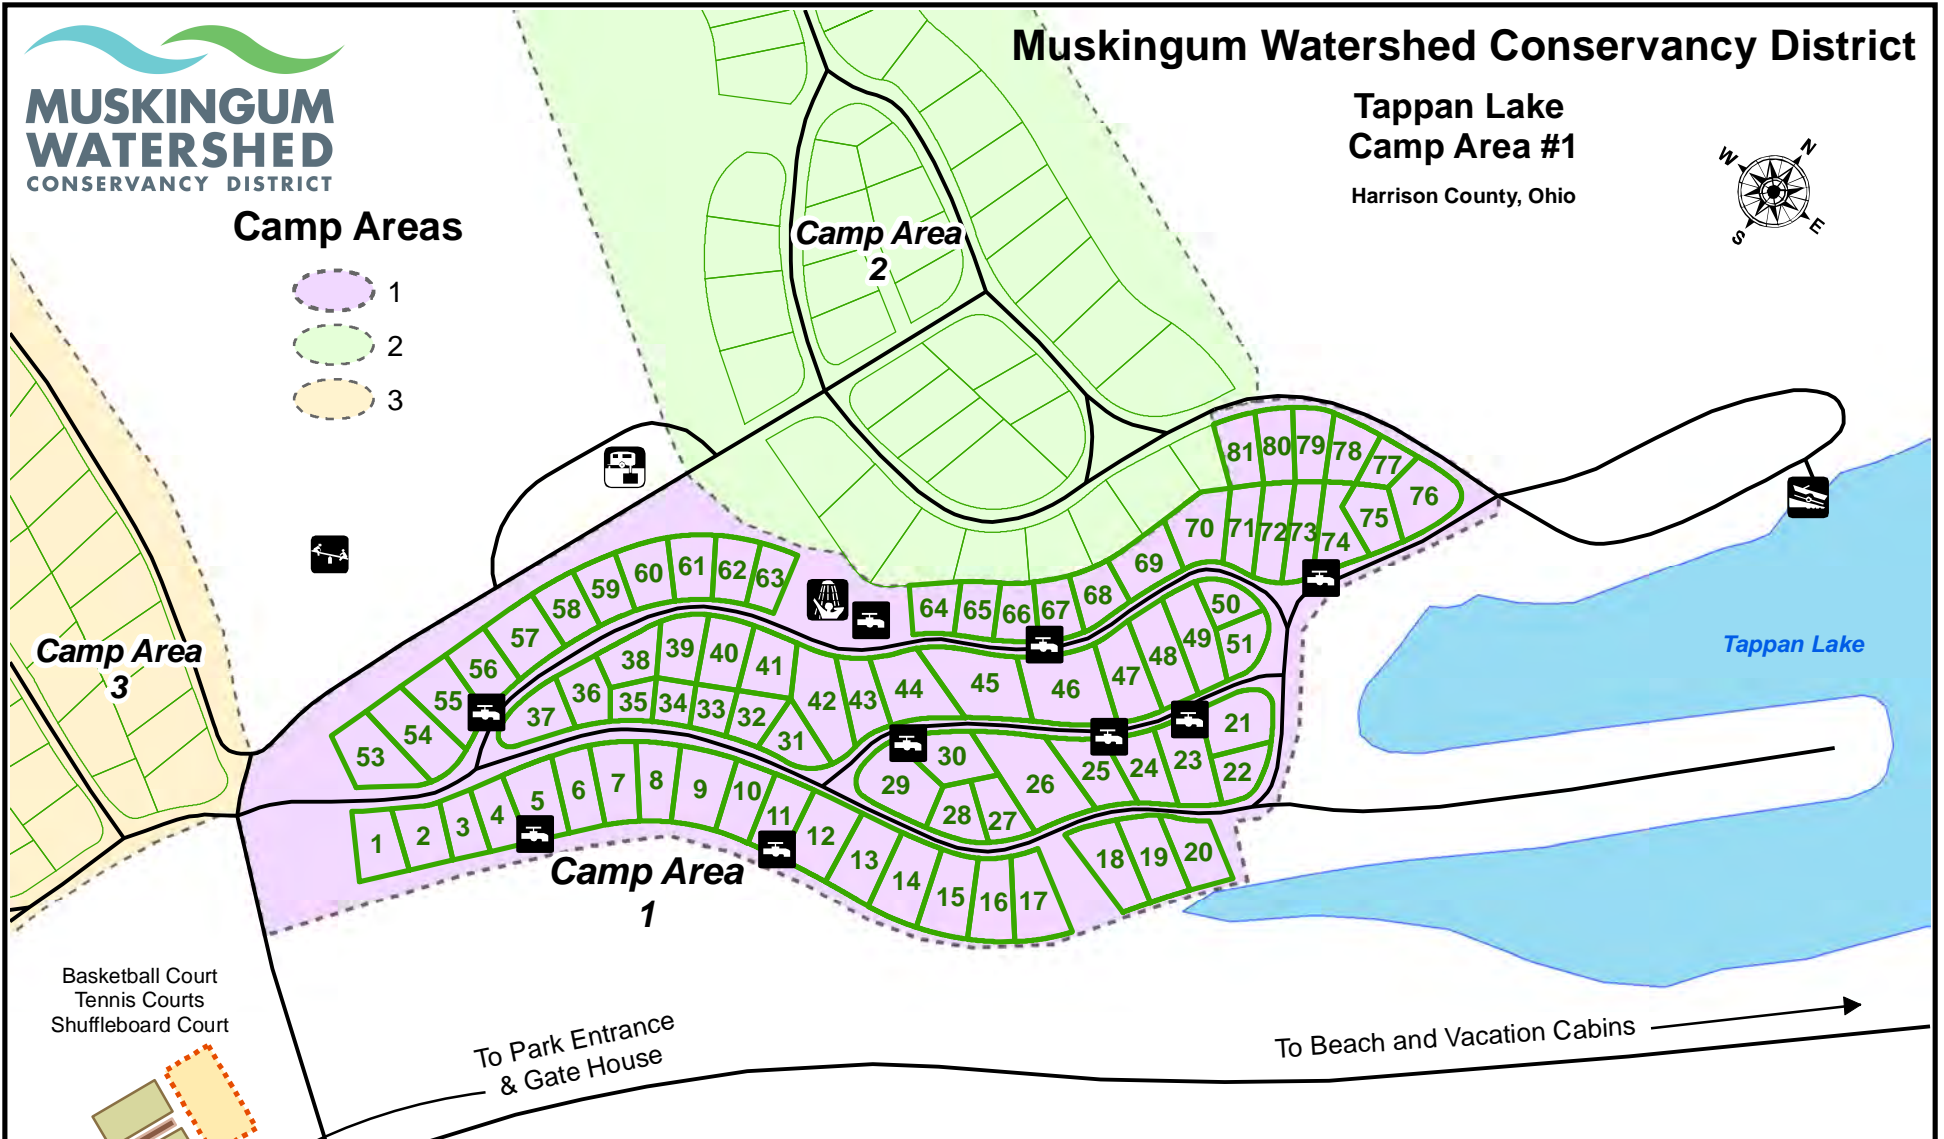

Camp Areas

-  1
-  2
-  3

Basketball Court
Tennis Courts
Shuffleboard Court

To Park Entrance
& Gate House

To Beach and Vacation Cabins

This map is for illustration
purpose only. Campsite locations
and dimensions are not to scale.
Actual site dimensions will vary.

Legend

 Spigot	 Boat Ramp	 Basketball Court	 Tennis Courts
 Playground	 Dumping Station	 Shuffleboard Court	 Roads
 Shower House	 Campsites	 Tappan Lake	